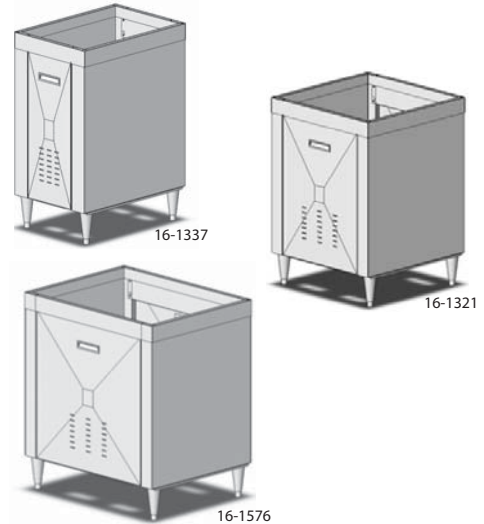

Stands and Leg Sets

Drop-In Conversion Stands, Cabinet Stands, Ictainer Leg Sets

Drop-In Conversion Stand

Ictainer Leg Set

Cabinet Stand

Standard Features

- Constructed of sturdy stainless steel.
- Drop-In Stands and Ictainer Leg Sets take only minutes to assemble from their "knocked-down" shipping packages that save money on shipping costs, storage space requirements and delivery costs.
- Ice-Combo Cabinet Stands are shipped preassembled.

ISO 9001:2000
Quality System
Certified

Specifications

Drop-In Stands

| Part Number | Width | Height | Depth | Shipping |
|-------------|-------------------|-------------------|-------------------|----------|
| 16-1337 | 18.3" (46.5cm) | 36.1" (91.7cm) | 26.4" (67.1cm) | Flat |
| 16-1321 | 25.1" (63.8cm) | 36.1" (91.7cm) | 25.1" (63.8cm) | Flat |
| 16-1576 | 32.1" (81.5cm) | 36.1" (91.7cm) | 25.1" (63.8cm) | Flat |

Ictainer Leg Sets

| Part Number | Width | Height | Depth | Shipping |
|------------------------------------|-----------------|-----------------|-----------------|----------|
| 15-2897-UNIV Cornelius & Lancer | 23" (58.4cm) | 36" (91.4cm) | 23" (58.4cm) | Flat |
| 15-2897-CAP Capital | 23" (58.4cm) | 36" (91.4cm) | 23" (58.4cm) | Flat |
| 15-2897-SER Servend | 23" (58.4cm) | 36" (91.4cm) | 23" (58.4cm) | Flat |
| 15-2898-UNIV Cornelius & Lancer | 15" (38.1cm) | 36" (91.4cm) | 22" (55.9cm) | Flat |
| 15-2898-CAP Capital | 15" (38.1cm) | 36" (91.4cm) | 22" (55.9cm) | Flat |
| 15-2898-SER Servend | 15" (38.1cm) | 36" (91.4cm) | 22" (55.9cm) | Flat |

Ice-Combo Cabinet Stands

| Part Number | Width | Height | Depth | Shipping |
|-------------|-----------------|-----------------|-----------------|-----------|
| 16-1578 | 22" (55.9cm) | 30" (76.2cm) | 29" (73.7cm) | Assembled |
| 16-1579 | 30" (76.2cm) | 30" (76.2cm) | 29" (73.7cm) | Assembled |